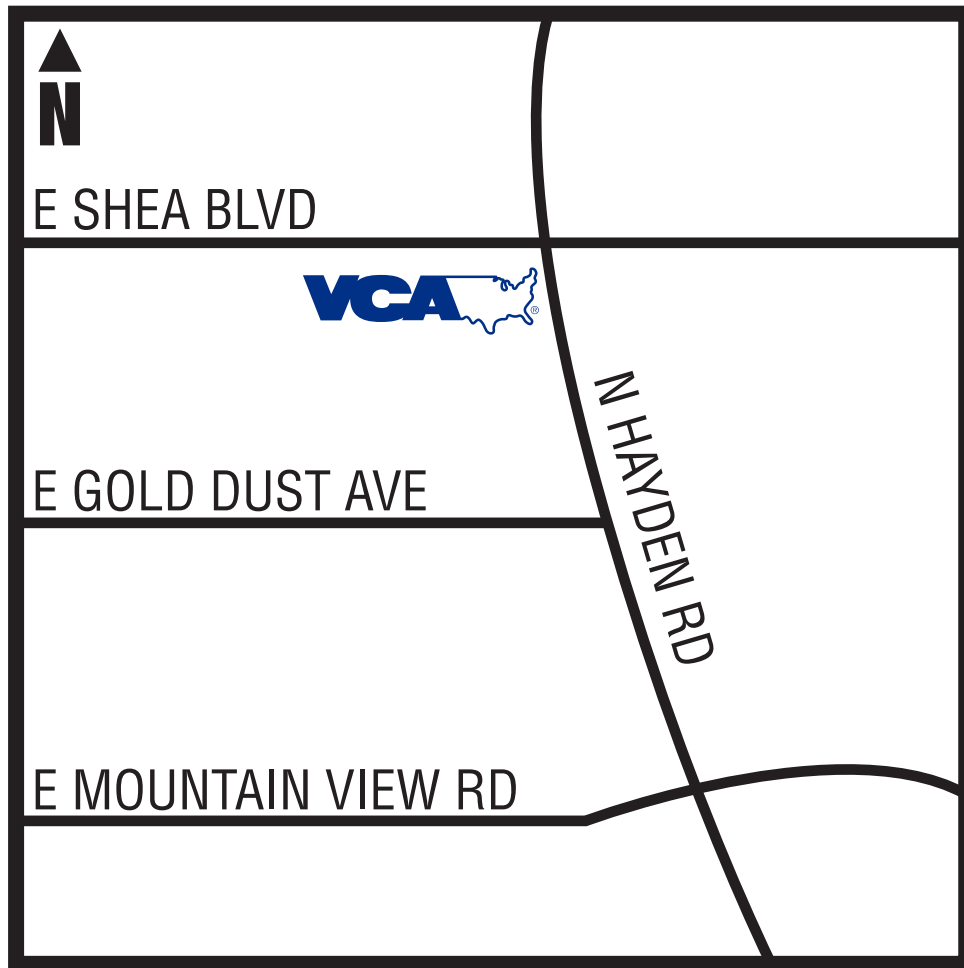

Referral Map

Today's Date: _____

Your pet is being referred because (rDVM please list brief reason):

VCA McCormick Ranch Animal Hospital & Emergency Center is located just West of North Hayden Road on Shea Boulevard

VCA McCormick Ranch Animal Hospital and Emergency Center

10380 N Hayden Rd • Scottsdale, AZ, 85258 • 480-948-3873 • vcamccormickranch@vca.com

AT VCA ANIMAL HOSPITALS, WE CARE